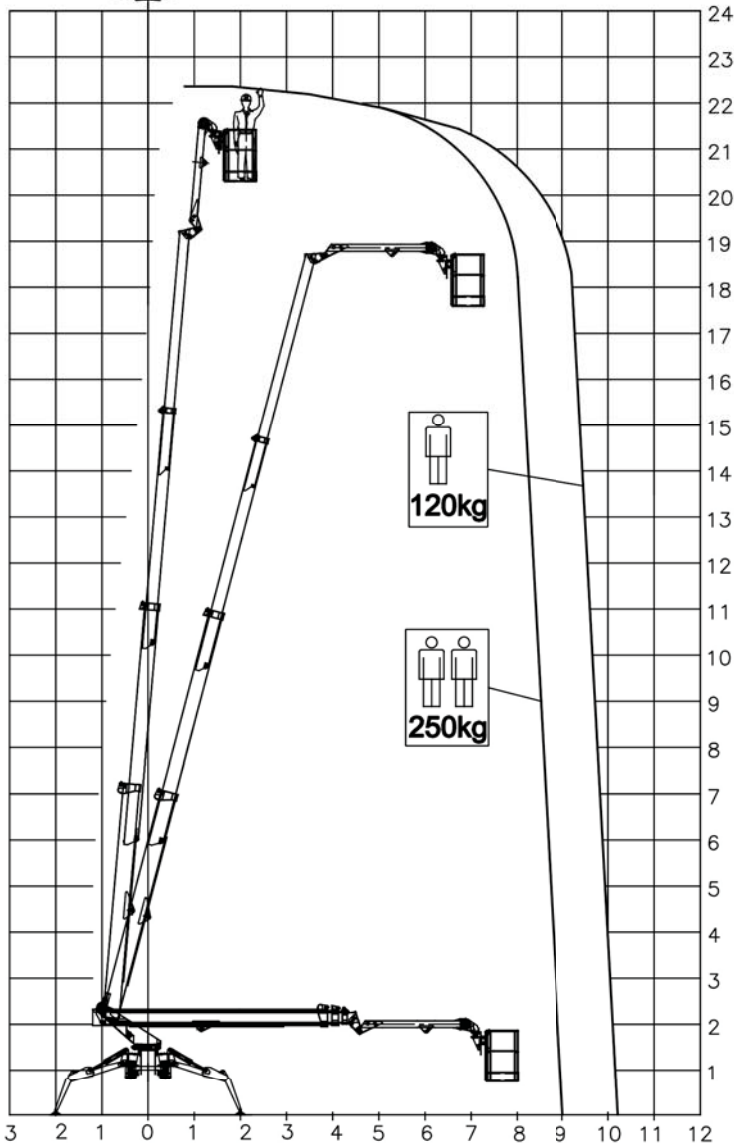

RAGNO TSJ 23.1

ROTAZIONE $\pm 270^\circ$

Palazzani
INDUSTRIE

25050 PADERNO F.C. (BS) - ITALY
Tel. +39 0306857073 - Fax. +39 030657079
www.palazzani.it - platforms@palazzani.it

COMPANY WITH
QUALITY SYSTEM
CERTIFIED BY DNV GL
= ISO 9001 =

NC 394 A15