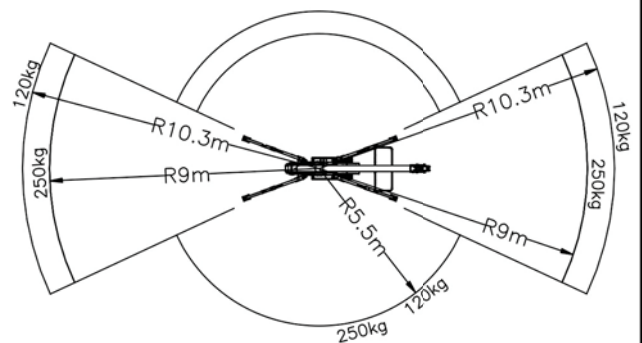

RAGNO TSJ 23.1

ROTAZIONE $\pm 270^\circ$

Palazzani
INDUSTRIE

25050 PADERNO F.C. (BS) - ITALY
Tel. +39 0306857073 - Fax. +39 030657079
www.palazzani.it - platforms@palazzani.it

COMPANY WITH
QUALITY SYSTEM
CERTIFIED BY DNV GL
= ISO 9001 =

NC 394 A15