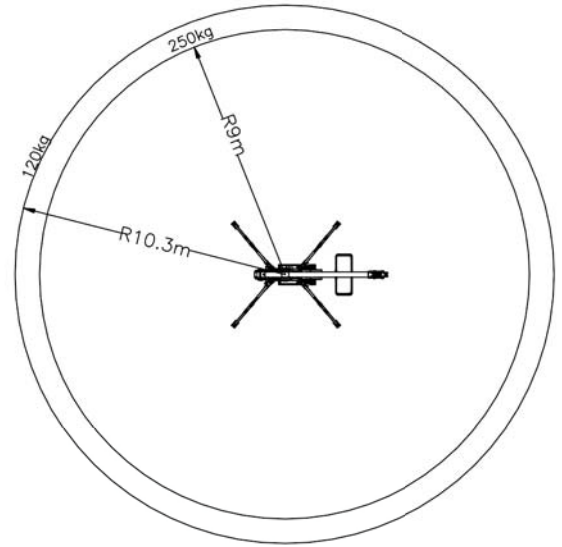

RAGNO TSJ 23.1

ROTAZIONE $\pm 270^\circ$

Palazzani
INDUSTRIE

25050 PADERNO F.C. (BS) - ITALY
Tel. +39 0306857073 - Fax. +39 030657079
www.palazzani.it - platforms@palazzani.it

COMPANY WITH
QUALITY SYSTEM
CERTIFIED BY DNV GL
= ISO 9001 =

NC 394 A15