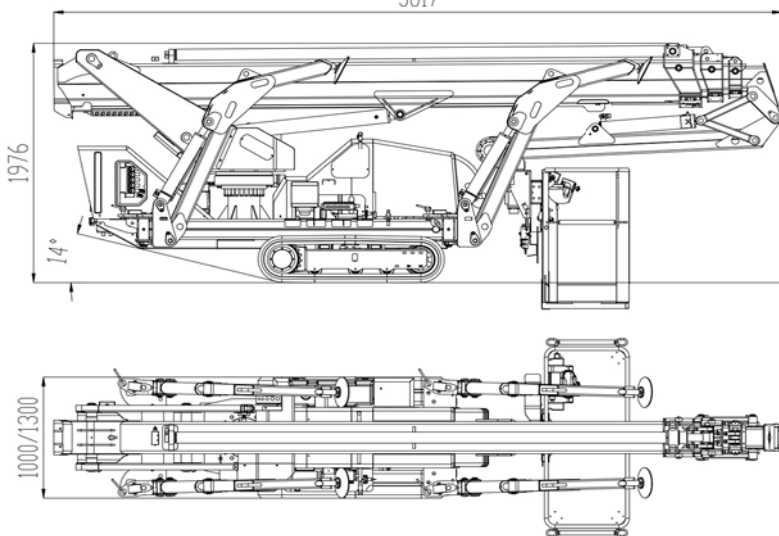

RAGNO TSJ 23.1

ROTAZIONE $\pm 270^\circ$

Palazzani
INDUSTRIE

25050 PADERNO F.C. (BS) - ITALY
Tel. +39 0306857073 - Fax. +39 030657079
www.palazzani.it - platforms@palazzani.it

COMPANY WITH
QUALITY SYSTEM
CERTIFIED BY DNV GL
= ISO 9001 =

NC 394 A15