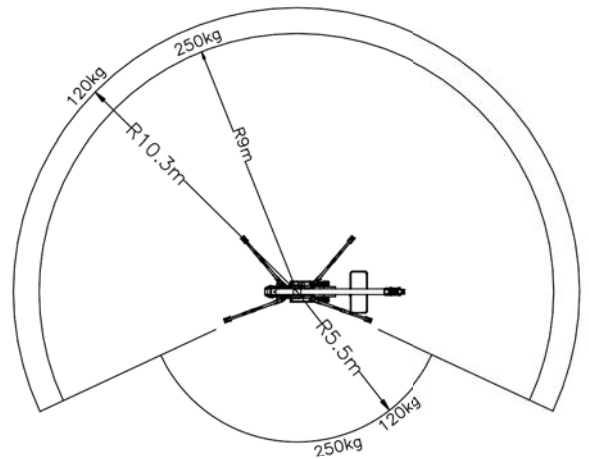

RAGNO TSJ 23.1

ROTAZIONE $\pm 270^\circ$

Palazzani
INDUSTRIE

25050 PADERNO F.C. (BS) - ITALY
Tel. +39 0306857073 - Fax. +39 030657079
www.palazzani.it - platforms@palazzani.it

COMPANY WITH
QUALITY SYSTEM
CERTIFIED BY DNV GL
= ISO 9001 =

NC 394 A15